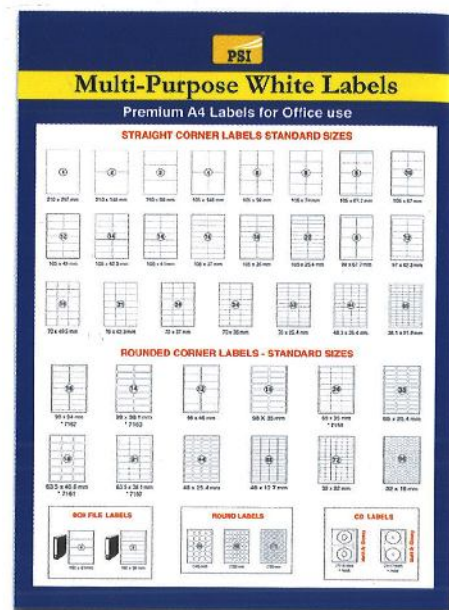

LABELS

Item Code	Description	Unit	Labels/Sheet	Qty/Ctn	Weight (kg)	Volume (m³)
PSML210X297	210 X 297 MM	P/100	1	10 PKT.	10.150	0.01296
PSML210X148	210X148 MM	P/100	2	10 PKT.	10.150	0.01296
PSML114	CD LABEL - 114MM	P/100	2	10 PKT.	10.150	0.01296
PSML117	CD LABEL - 117MM	P/100	2	10 PKT.	10.150	0.01296
PSML210X99	210 X 99 MM	P/100	3	10 PKT.	10.150	0.01296
PSML105X148	105X148 MM	P/100	4	10 PKT.	10.150	0.01296
PSML192X61	BOX FILE LABEL (8CM) 192X61MM	P/100	4	10 PKT.	10.150	0.01296
PSML105X99	105 X 99 MM	P/100	6	10 PKT.	10.150	0.01296
PSML192X38	BOX FILE LABEL (4 CM)192X38MM	P/100	7	10 PKT.	10.150	0.01296
PSML105X74	105 X 74 MM	P/100	8	10 PKT.	10.150	0.01296
PSML105X57	105 X 57 MM	P/100	10	10 PKT.	10.150	0.01296
PSML105X49	105X49 MM	P/100	12	10 PKT.	10.150	0.01296
PSML98X46	98X46 MM (ROUND CORNER)	P/100	12	10 PKT.	10.150	0.01296
PSML105X423	105 X42.3 MM	P/100	14	10 PKT.	10.150	0.01296
PSML99X381	99X38.1 MM (ROUND CORNER)	P/100	14	10 PKT.	10.150	0.01296
PSML99X34	99X34 MM (ROUND CORNER)	P/100	16	10 PKT.	10.150	0.01296
PSML105X37	105 X37 MM	P/100	16	10 PKT.	10.150	0.01296
PSML105X35	105X35 MM	P/100	16	10 PKT.	10.150	0.01296
PSML70X495	70X49.5 MM	P/100	18	10 PKT.	10.150	0.01296
PSML70X423	70X42.3 MM	P/100	21	10 PKT.	10.150	0.01296
PSML635X381	63.5 X 38.1 MM	P/100	21	10 PKT.	10.150	0.01296
PSML105X254	105X25.4 MM	P/100	22	10 PKT.	10.150	0.01296
PSML70X37	70X37 MM	P/100	24	10 PKT.	10.150	0.01296
PSML70X35	70X35 MM	P/100	24	10 PKT.	10.150	0.01296
PSML45	45 MM	P/100	24	10 PKT.	10.150	0.01296
PSML70X296	70X29.6 MM	P/100	30	10 PKT.	10.150	0.01296
PSML70X254	70X25.4 MM	P/100	33	10 PKT.	10.150	0.01296
PSML483X254	48.3 X 25.4 MM	P/100	44	10 PKT.	10.150	0.01296
PSML32	32 MM	P/100	48	10 PKT.	10.150	0.01296
PSML381X212	38.1 X 21.2 MM	P/100	65	10 PKT.	10.150	0.01296
PSML20	20 MM	P/100	117	10 PKT.	10.150	0.01296