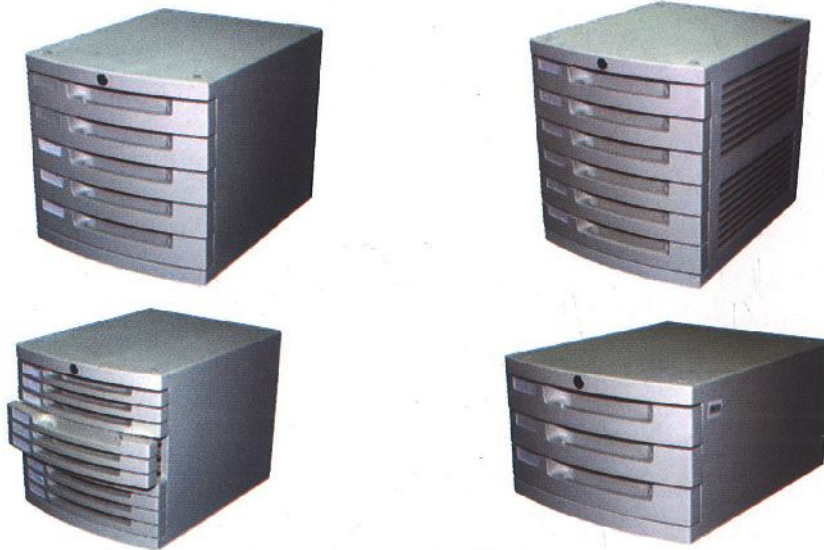

CLIP HOLDERS

NAME CARD HOLDERS

Item Code	Item	Qty	INR Box	CTN/Pkg. Box
PT-31202BK	Clip Holder - Black	Pcs	1	120
PT-31202SL	Clip Holder - Silver	Pcs	1	120
PT-6808BK	Name Card Holder - Black	Pcs	1	120

DRAWER CABINETS WITH LOCK