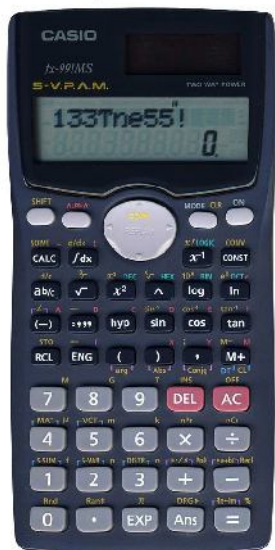

CASIO CALCULATORS

Sell/Margin
laciones
de costo/venta/margen

ne/Second
Speed
r Printing*

2 colores de
nd. 3.5 líneas /segundo*

play
ande

lacion
impuestos

ter
artículos

DESK-TOP PRINTER
IMPRESORA DE
ESCRITORIO