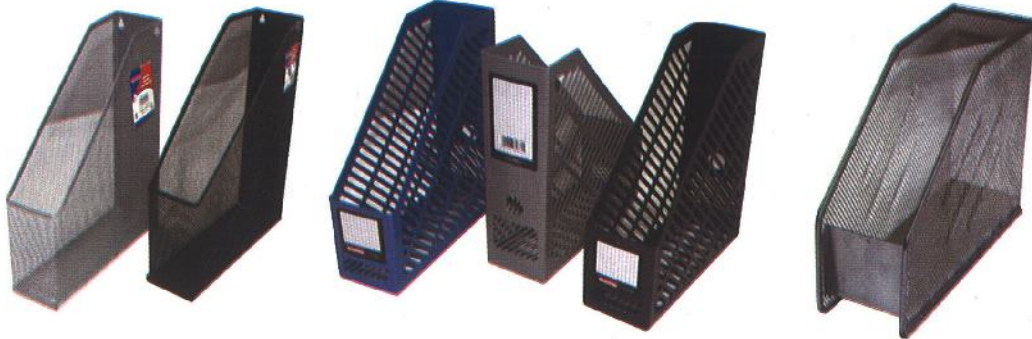

MAGAZINE HOLDERS

PT-63002

PT-9881

PT-63004

Item Code	Item	Qty	INR Box	CTN/Pkg. Box
	METAL			
PT-63002BK	Magazine Holder Fixed type - Black	Pcs	1	12
PT-63002SL	Magazine Holder Fixed type - Silver	Pcs	1	12
PT-63004BK	Magazine holder Fixed type - Black(new)	pcs	1	12
PT-63004SL	Magazine holder Fixed type - Silver(new)	pcs	1	12
	PLASTIC			
PT-9881BK	Magazine Holder -Black	Pcs	1	20
PT-9881GY	Magazine Holder -Grey	Pcs	1	20
PT-9881BL	Magazine Holder -Blue	Pcs	1	20