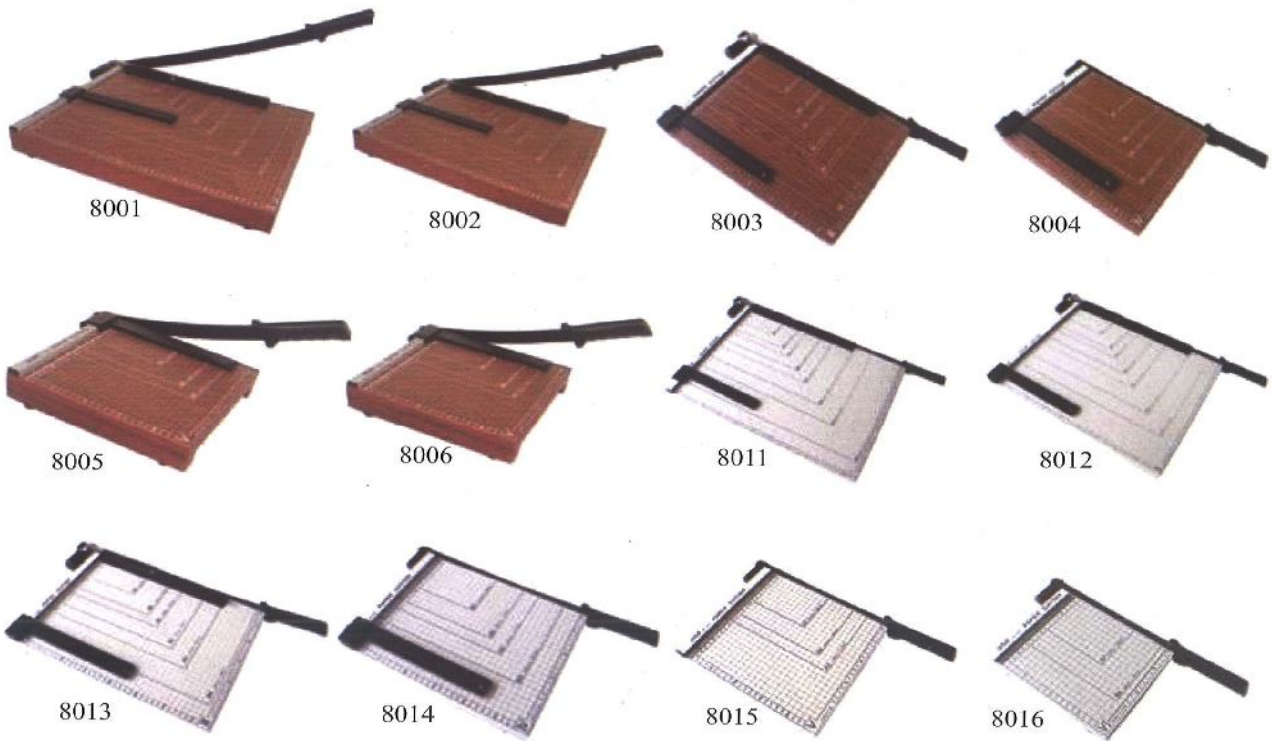

Paper cutters

Code	Description	unit	box	ctn
8001	Deli Paper cutter w/wooden base (530mm × 410mm)	pcs	**	4
8002	Deli A3, Paper cutter w/wooden base (460mm × 380 mm)	pcs	**	4
8003	Deli Paper cutter w/wooden base (380mm × 300mm)	pcs	**	6
8004	Deli A4, Paper cutter w/wooden base (300mm × 250 mm)	pcs	**	8
8005	Deli Paper cutter w/wooden base (250mm × 250mm)	pcs	**	10
8006	Deli Paper cutter w/wooden base (200mm × 180mm)	pcs	**	12
8011	Deli Paper cutter w/steel base (530mm × 410mm)	pcs	**	4
8012	Deli A3, Paper cutter w/steel base (460mm × 380mm)	pcs	**	4
8013	Deli Paper cutter w/steel base (380mm × 300mm)	pcs	**	6
8014	Deli A4, Paper cutter w/steel base (300mm × 250mm)	pcs	**	8
8015	Deli Paper cutter w/steel base (250mm × 250mm)	pcs	**	10
8016	Deli Paper cutter w/steel base (200mm × 180mm)	pcs	**	12